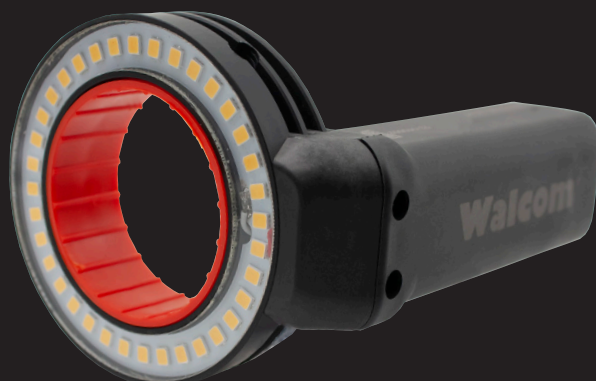

360 TRUE LIGHT

Walcom®

The new, innovative, universal and patented paint gun light and true light by Walcom®.

The circular LED ring in anodized aluminum, guarantee perfect and regular lighting of the surface to be painted.

The interchangeable opaque lens protects the leds from overspray, guaranteeing perfect illumination and light efficiency.

360 TRUE LIGHT ref. 60172

FEATURES

- Paint gun light
- True sun light for stain control and color match check
- Protective and interchangeable opaque lens (PAT. PEND.)
- Adjustable power
- 4 universal aircap ring adapters
- Carbon Fiber shell, anodized aluminum ring
- Rechargeable battery with 2 h duration at max power
- ATEX approved